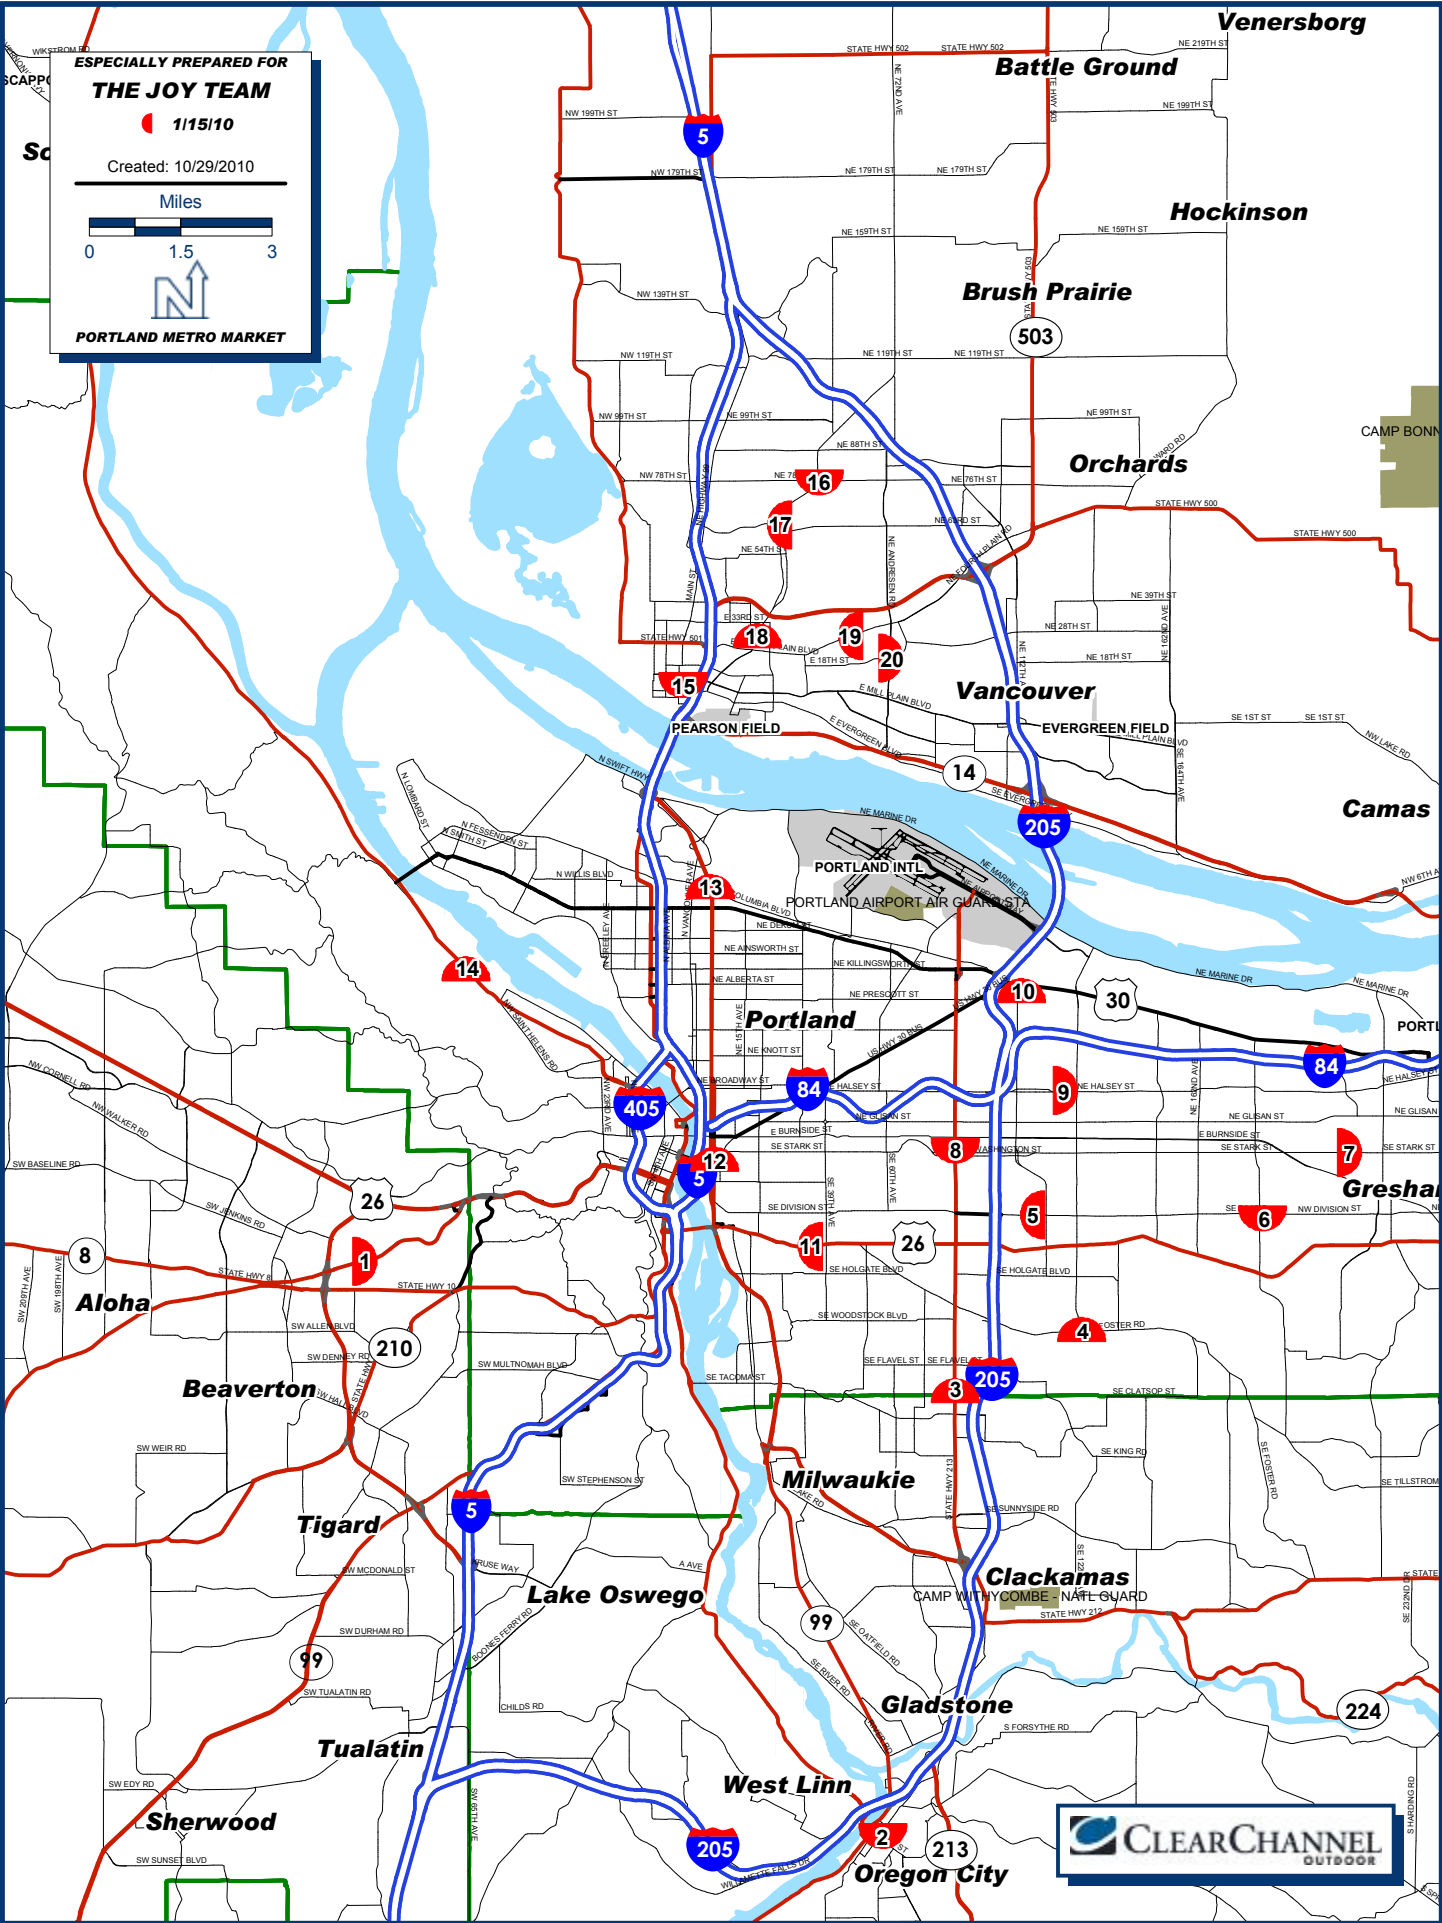

### Billboard Locations

	<u>Company</u>	<u>Board Loc</u>	
1	The Bright Way Massage	SW Canyon Rd 477 ft W/O 97th Av SS F/W-2	Beaverton
2	Pat & Don Johnson	Washington St 125 ft S/O 8th Av ES F/N-1	Oregon City
3	CarolMcKeag.com	SE 82nd Av 50 ft N/O Sherret St ES F/S-2	Portland
4	CoachCrowning.com	SE 122nd Av 75 ft N/O Foster Rd ES F/S-2	Portland
5	Effective Web Solutions	SE Division St 82 ft W/O 107th Av SS F/E-1	Portland
6	Portland Store Fixtures	SE 182nd Av 400 ft S/O Division St WS F/N-2	Gresham
7	Red's Electric	SE Stark St 330 ft W/O 212th Av SS F/W-2	Gresham
8	Rose City Mortgage	SE 82nd St 150 ft N/O Stark St ES F/N-1	Portland
9	Shen Men Feng Shui	NE Halsey St 100 ft W/O 118th Av NS F/W-1	Portland
10	SingingLeaf.com	NE 102nd Av 50 ft N/O Wygant St ES F/S-2	Portland
11	Stock Market Companion	SE Powell Blvd 55 ft W/O 35th Pl SS F/E-1	Portland
12	The Joy Team	SE Grand Av 25 ft N/O Morrison St ES F/S-1	Portland
13	VeronikaNoize.com	MLK Jr Blvd 80 ft N/O Kilpatrick WS F/S-1	Portland
14	CarolMcKeag.com	NW St Helens Rd 50 ft N/O 56th Av WS F/S-1	Portland
15	Pacific Midwifery, Menopause & Women's Health	Washington St 50 ft S/O 12th St ES F/N-1	Vancouver
16	Thomas & Company, CPA	NE St John's Rd 100 ft S/O 78th St WS F/N-2	Vancouver
17	Total Merchant Concepts	Minnehaha St 0.11 mi W/O NE St James NS F/E-2	Vancouver
18	VeronikaNoize.com	St John's Rd 100 ft N/O E 28th ES F/S-1	Vancouver
19	Women Entrepreneurs Org.	4th Plain Blvd 260 ft E/O Stapleton Rd NS F/E-6	Vancouver
20	Language Fusion	18th St 400 ft W/O Andresen Rd SS F/W-2	Vancouver

\* The numbers (1,2,3) above correspond to the numbers on the visual map.

**ESPECIALLY PREPARED FOR**  
**THE JOY TEAM**  
1/15/10  
Created: 10/29/2010  
Miles  
0 1.5 3  
N  
**PORTLAND METRO MARKET**